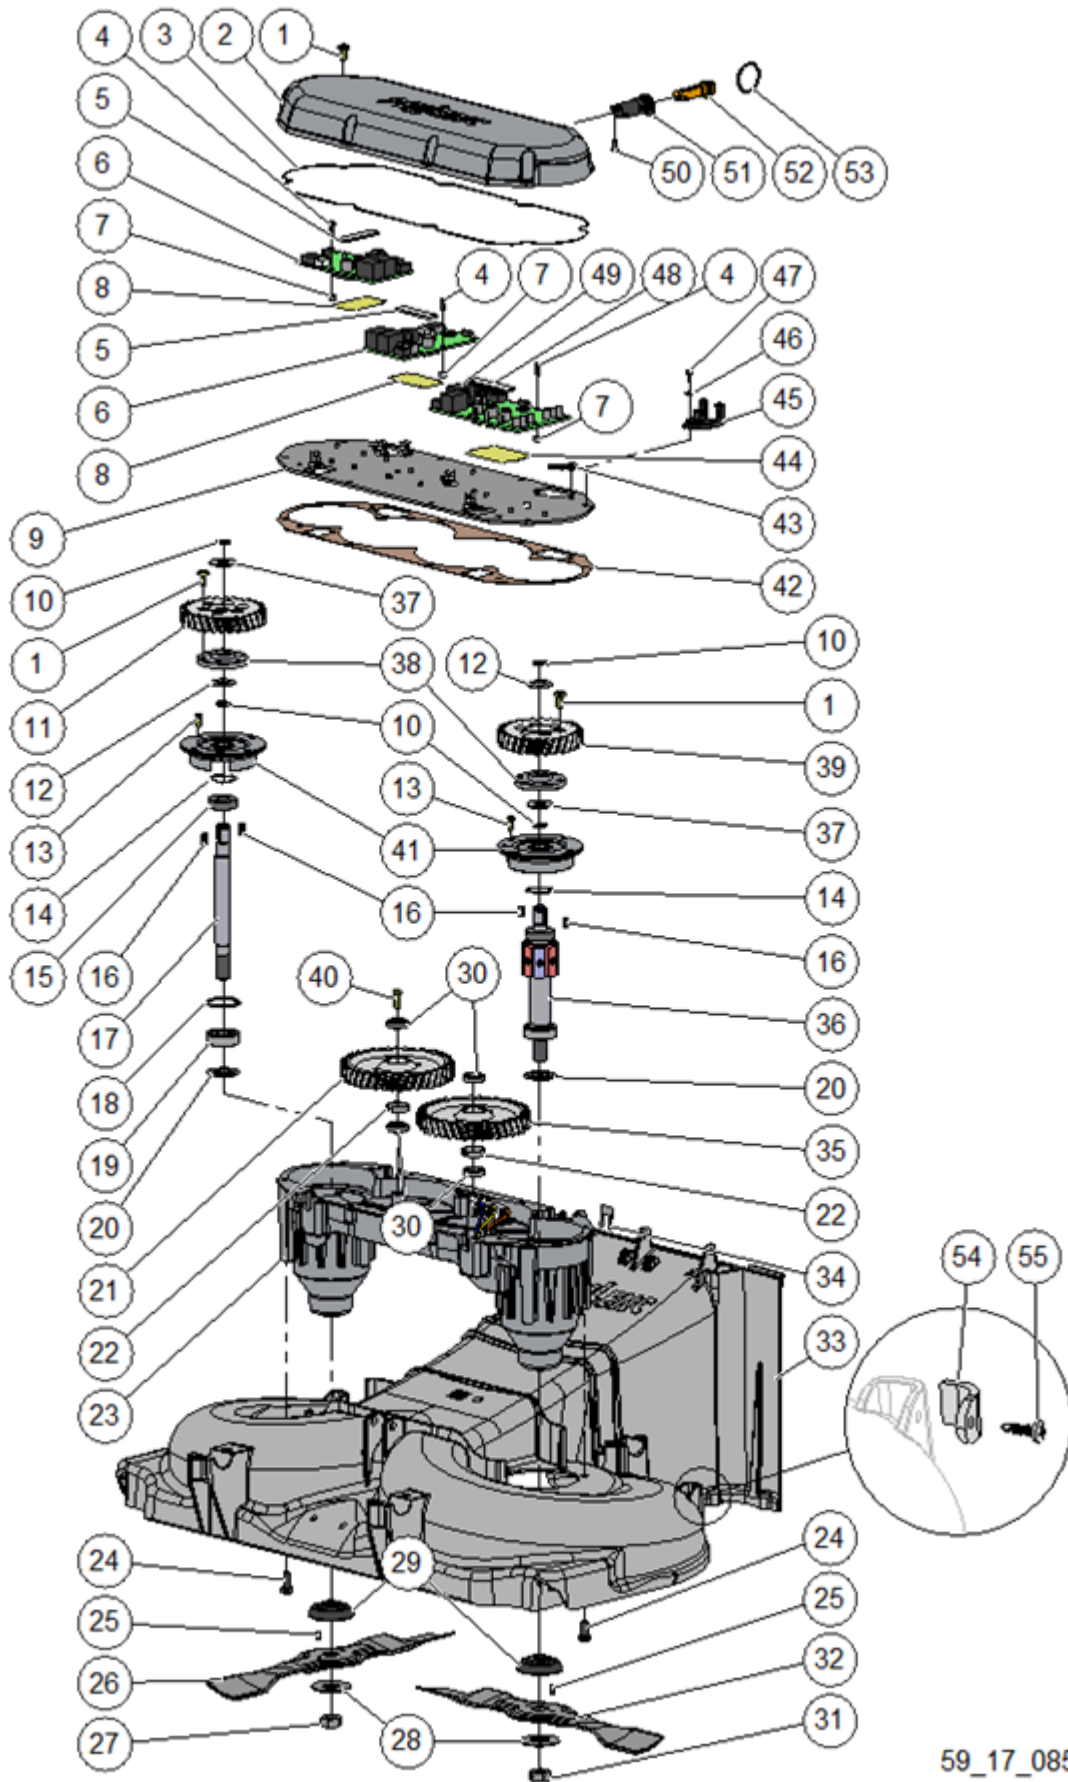

RASION EASY 2018

Catalogue of detached parts

UNITÉ DE COUPE - 59_17_085A

59_17_085A

RASION EASY 2018 Catalogue of detached parts

UNITÉ DE COUPE - 59_17_085A

Mark	Part number	Description	Remarks	Quantity
40	73850	SCREW CBTC M5-16 Z (QTY 20)		1,00
41	120350	REAR BEARINGS SUPPORT COVER CUT.UNI		1,00
42	120353	FLAT SEAL, CUTTING HOUSING UNIT		1,00
43	136868	WIRE PROTECTION SHIM		1,00
44	121295	SIL PAD MOTOR CUT-OFF UDC	KIT C	1,00
45	132314	SUPPORT FERRITE RASION 2017		1,00
46	02096	ROND. MU 3 Z (QTE 100)		1,00
47	84035	VIS CBX M3-8		1,00
48	121294	GAP PAD CAPA UDC	KIT C	1,00
49	132317	CARTE CTRL MOT COUPE INTER 2017	KIT C	1,00
50	64861	SCREW, ALTRACS, WN5152 30X10 (Q 20)		1,00
51	123024	SAFETY KEY SLEEVE RASION		1,00
52	123023	CLE SECURITE RASION		1,00
53	126610	ANNEAU PORTE CLES D30		1,00
54	137170	CALE BLOQUE ROUE	KIT H	1,00
55	43386	SCREWS SELF-TAPPING, CB ST3.9*13 ZBQ50	KIT H	1,00
55	108952	ZIP BAG 100*150	KIT B, C, H	1,00
56	121596	CONTACT GREASE PLASTIC-METAL (1KG)		1,00
A	134104	UNIVERSAL BLADE MAINTENANCE KIT RAS		1,00
B	134106	EASY 2017 WHEEL BOARD KIT		1,00
C	134103	EASY 2017 CUTTING BOARD KIT		1,00
D	129101	2016 GEAR KIT		1,00
E	122378	REPLACER PAR 131732 (AXE MENE)	KIT G	1,00
F	131733	ROTOR SHAFT KIT RASION 2016-2017		1,00
G	131732	DRIVE SHAFT KIT 2015-2016		1,00
H	137269	BRAKE SHIM KIT EASYKIT BRAKE SHIM E		1,00