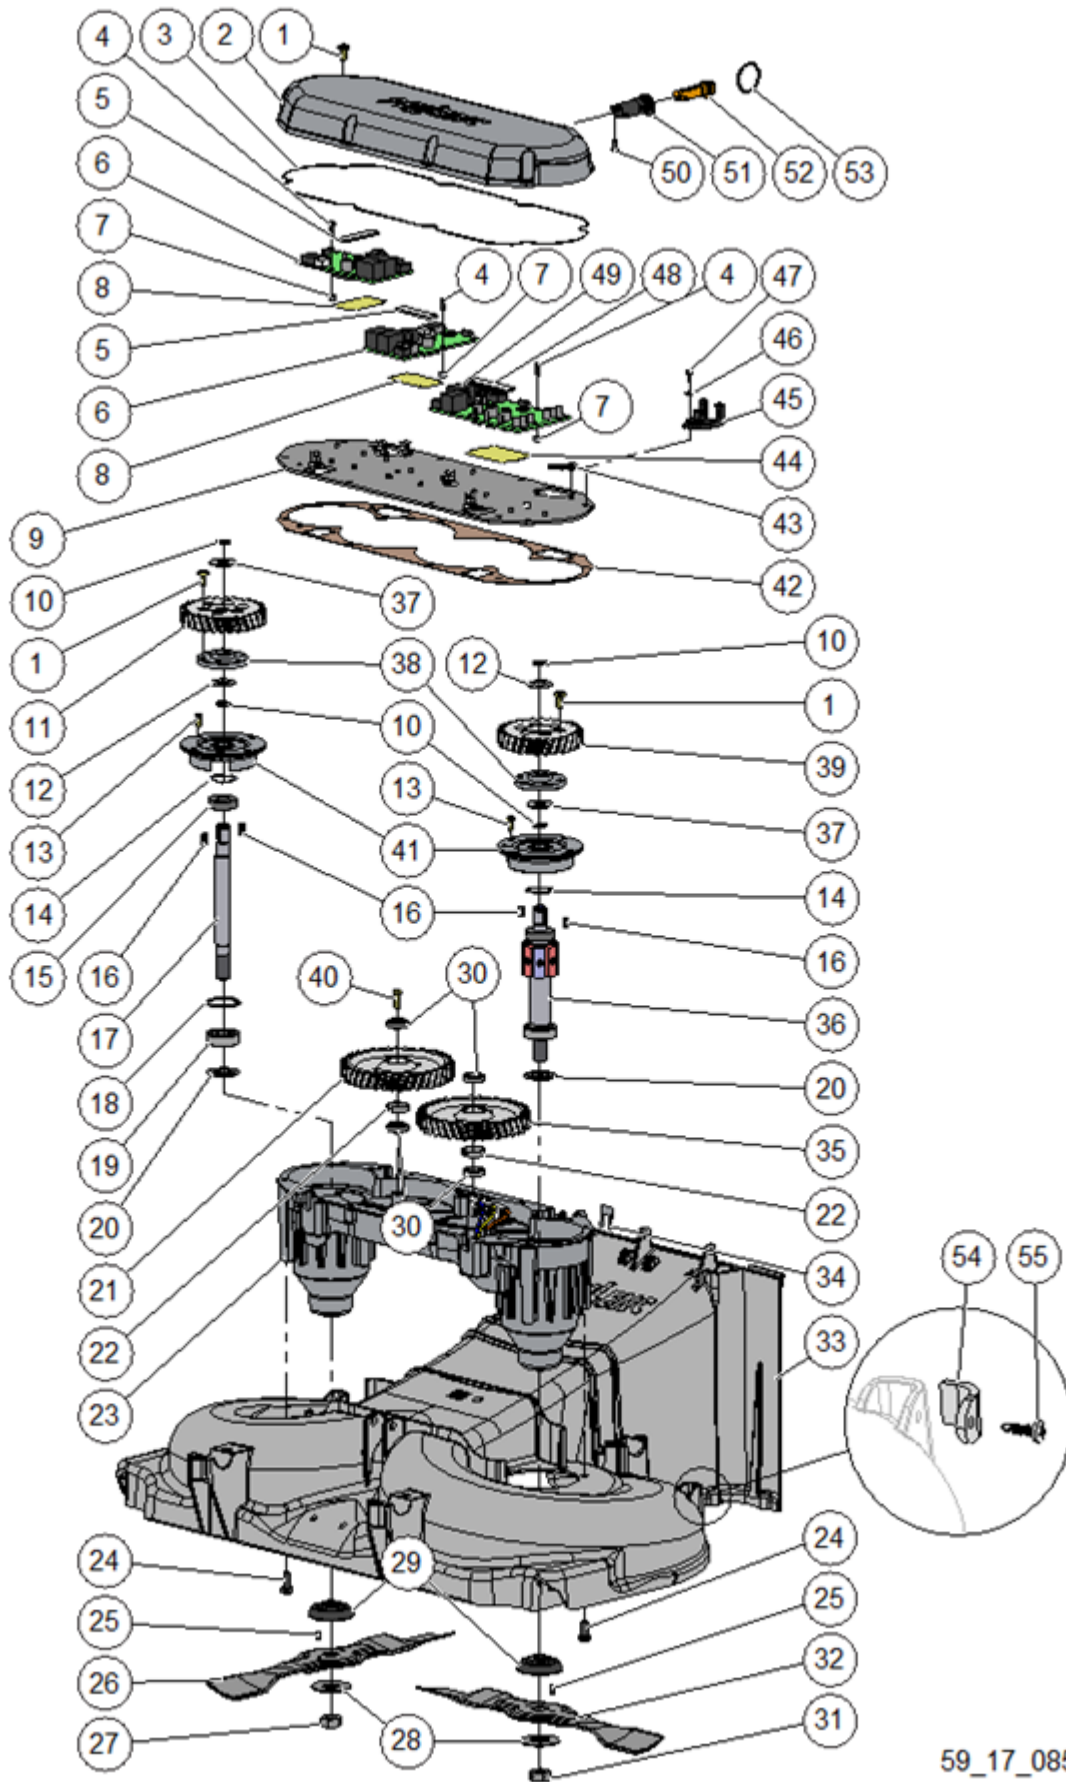

RASION EASY 2018

Catalogue of detached parts

UNITÉ DE COUPE - 59_17_085A

59_17_085A

RASION EASY 2018 Catalogue of detached parts

RÉGLAGE HAUTEUR - 59_17_070A

Mark	Part number	Description	Remarks	Quantity
1	78435	SCREW,ALTRACS,BLACK,WN5152 40-14	KIT A	3,00
2	120728	COUVERCLE LEVIER HT BASIC	KIT A	1,00
3	132232	SECTEUR CRANTE HT BASIC 2017	KIT A, B	1,00
4	132231	FIXATION SUPPORT CRANTE HT BASIC 20	KIT A, B	1,00
5	120677	BOUTON LEVIER REGLAGE HAUTEUR BASIC	KIT A	1,00
6	73845	SCREW ALTRACS WN5152 50X12 (Q.20)	KIT A, B	15,00
7	02869	GOUPILLE CANNELEE G06 6-30	KIT A	2,00
8	121577	RESSORT D-117H-50	KIT A	1,00
9	120727	LEVIER REGLAGE HAUTEUR BASIC	KIT A	1,00
10	120709	BIELLETTE REGLAGE HAUTEUR BASIC	KIT A	1,00
11	121569	CLIP TRUARC 6		2,00
12	121626	CUT.UNIT SHAFT/HEIGHT ADJUSTMENT BA		1,00
13	127702	TENS.SPRING BASIC CUT.UNIT CARRY. B		2,00
A	120780	HEIGHT ADJUSTMENT BASIC MOWER, PRTS		1,00
B	141386	MANUAL HEIGHT ADJUSTMENT KIT		1,00